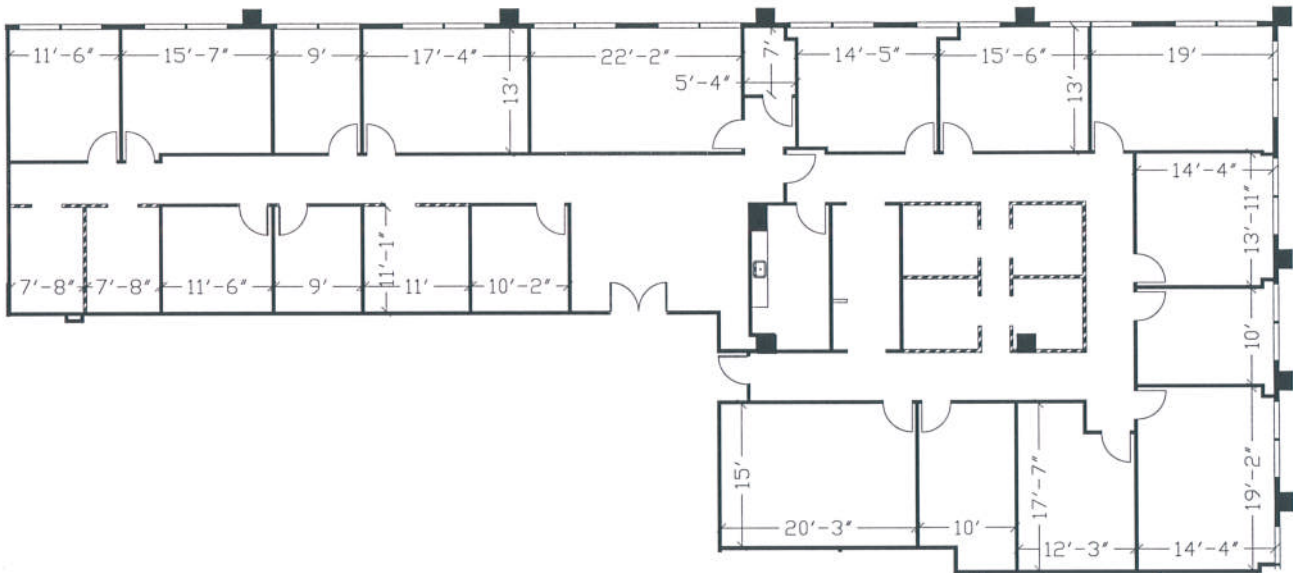

1880 CENTURY PARK EAST LOS ANGELES

AREA : 6,561 RSF

Floor 10

SUITE 1004

**HELD
PROPERTIES, INC.**

(310) 300-2200
(310) 300-2211 (FAX)

PACE COMPUTETRICS

Not To Scale