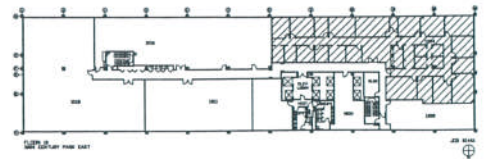

1880 CENTURY PARK EAST LOS ANGELES

AREA : 6,561 RSF

Floor 10

SUITE 1004

**HELD
PROPERTIES, INC.**

(310) 300-2200
(310) 300-2211 (FAX)

PACE COMPUTETRICS

Not To Scale